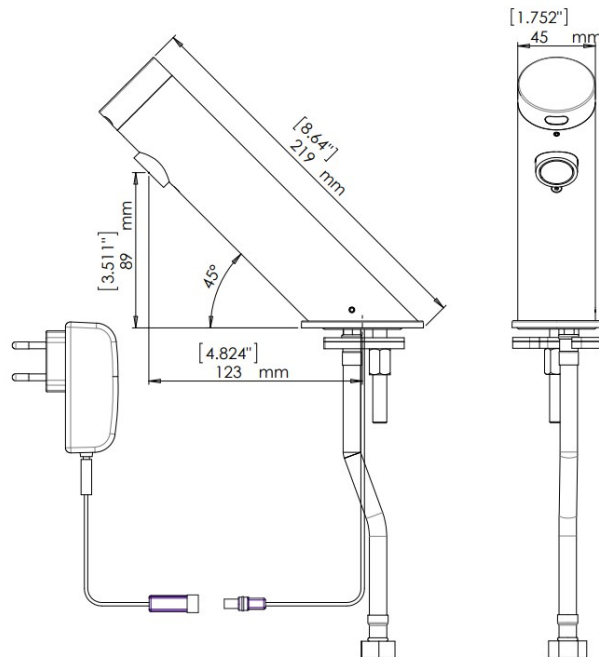

Brand : STERN, Israel
 Name : GREEN E AB Sensor tap
 Item Code : 225940
 Designer :
 Color / Finish: Chrome
 Dimensions : Overall (LxWxH in cm)
 4.5 x 4.5 x 8.9

Product info:

- Touch-free electronic faucet for deck-mounted installations
- Activated by a infrared sensor
- For cold or premixed water
- Filters included
- Latching solenoid valve is located above deck inside the product for added vandal protection
- Solid brass one-piece construction
- Adjustable settings by remote control: sensor range, security time, delay in, delay out, on-off and reset to factory settings.